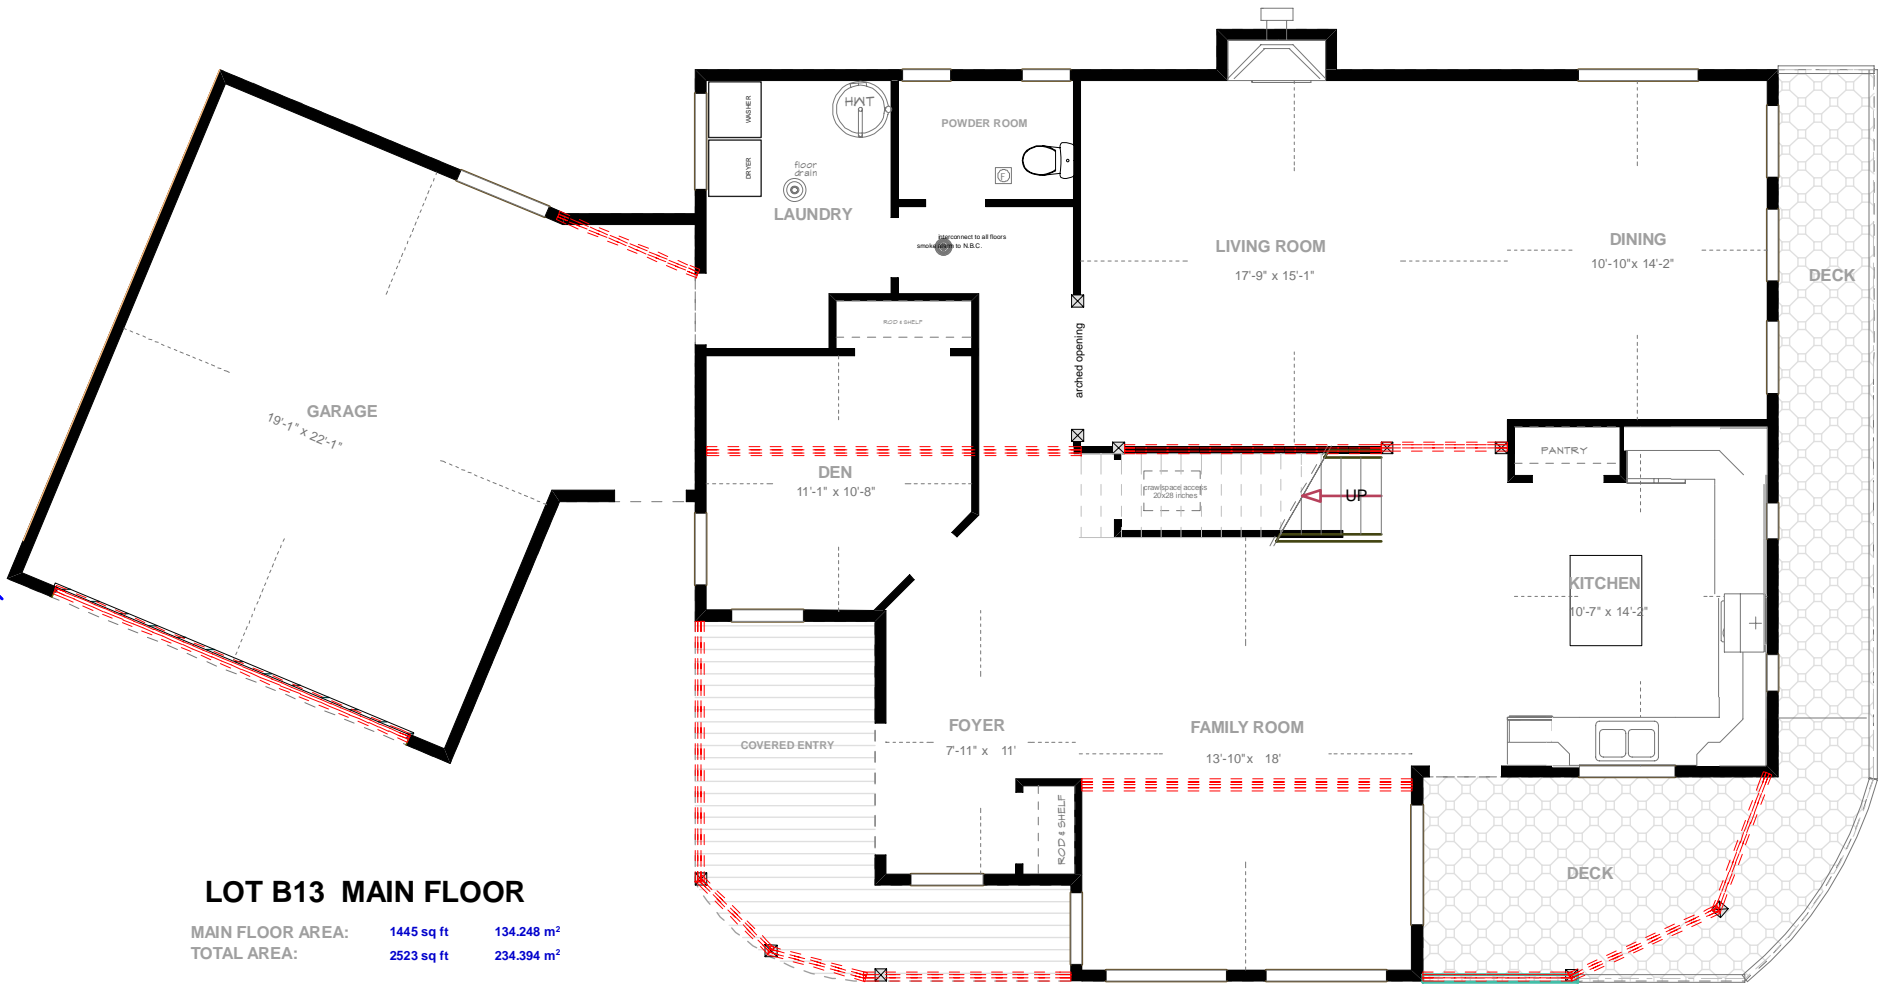

" The Terraces at Thetis Vale"
 Lot B13 Carley Lane

LOT B13 MAIN FLOOR

MAIN FLOOR AREA:	1445 sq ft	134.248 m ²
TOTAL AREA:	2523 sq ft	234.394 m ²