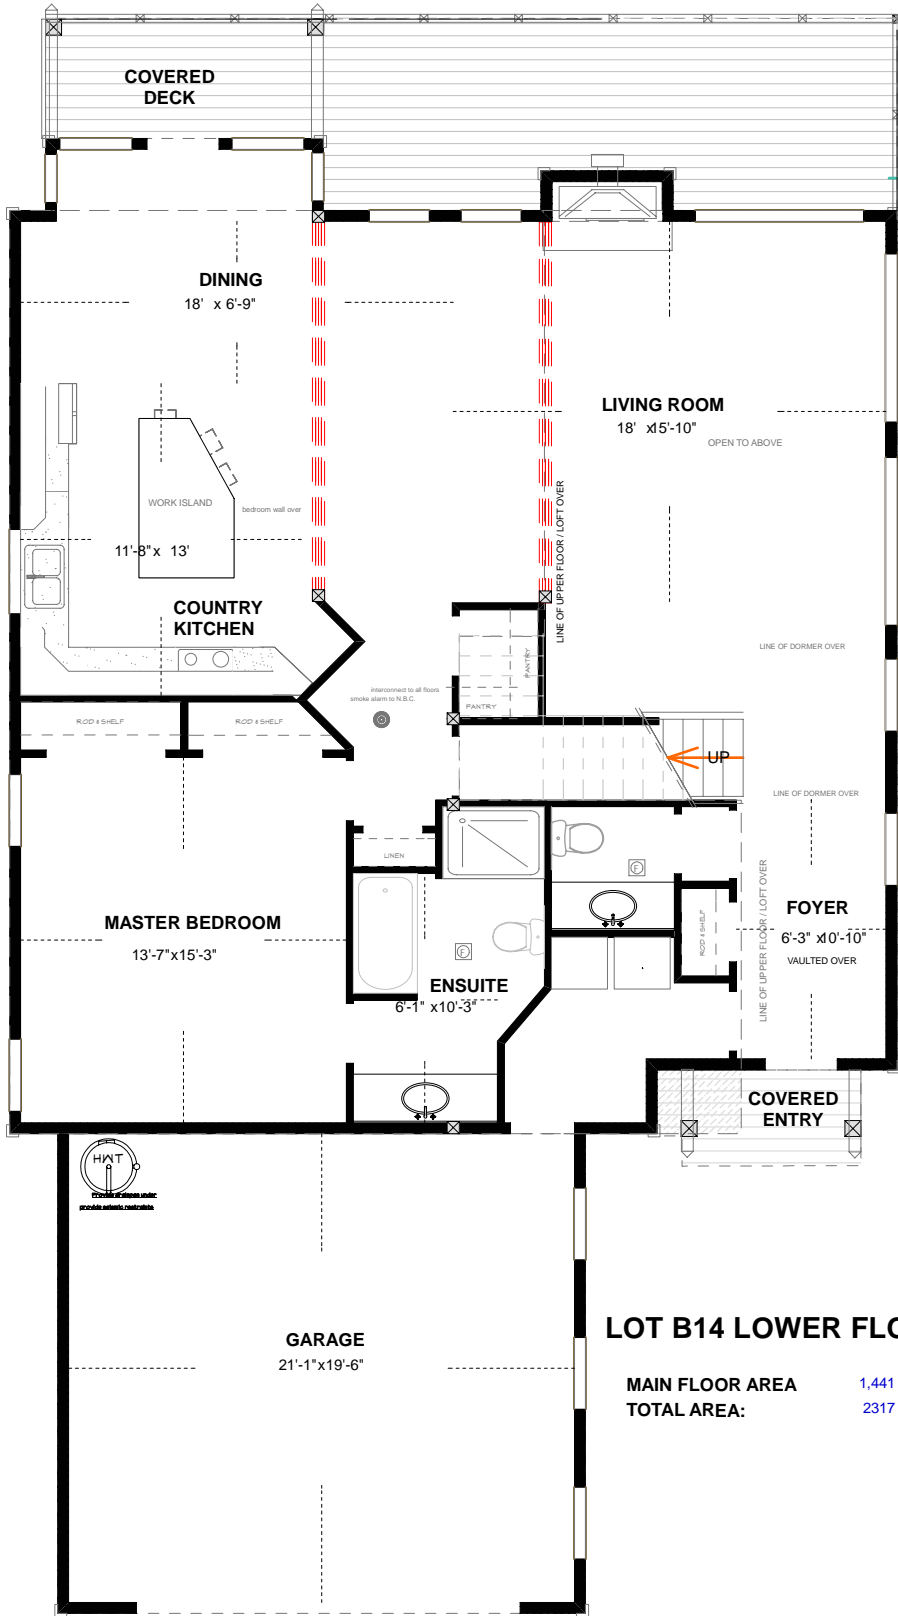

" The Terraces at Thetis Vale"  
 Lot B14 Carly Lane

**LOT B14 LOWER FLOOR**  
 MAIN FLOOR AREA 1,441 sq ft  
 TOTAL AREA: 2317 sq ft