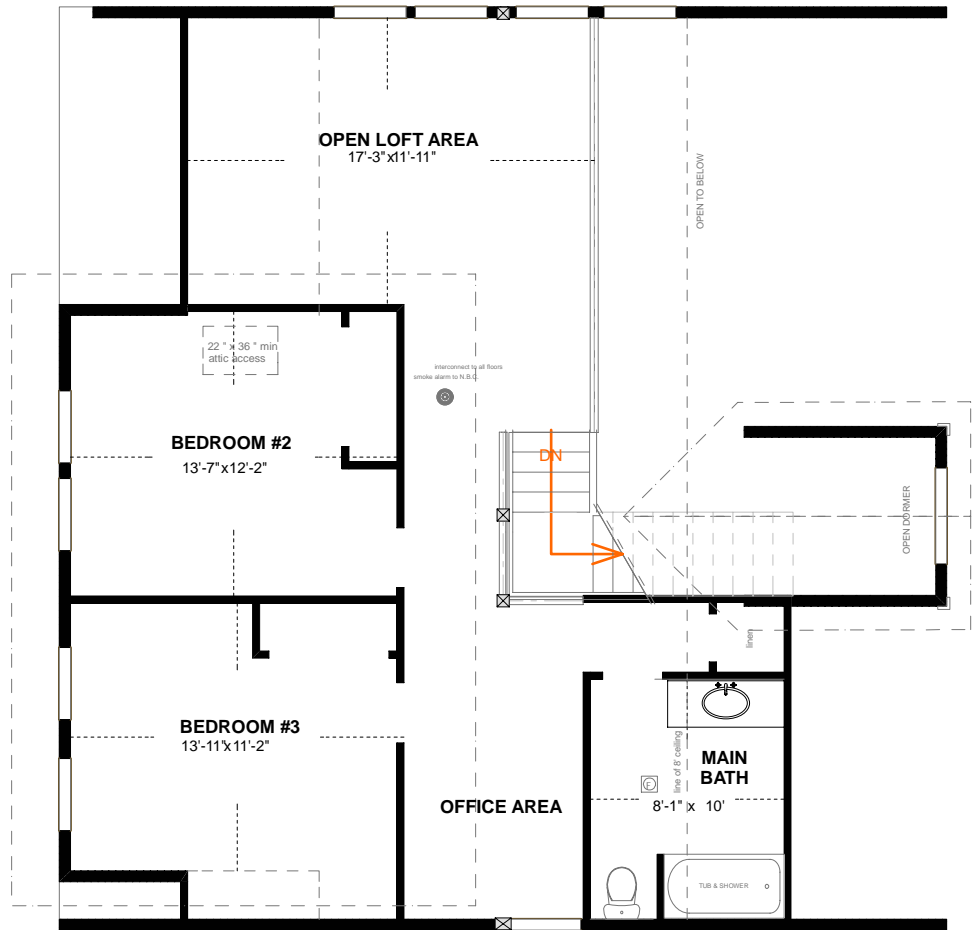

" The Terraces at Thetis Vale"
 Lot B14 Carly Lane

LOT B14 LOWER FLOOR

MAIN FLOOR AREA 1,441 sq ft
 TOTAL AREA: 2317 sq ft

" The Terraces at Thetis Vale"
 Lot B14 Carly Lane

LOT B14 UPPER FLOOR

UPPER FLOOR AREA 875 sq ft
 TOTAL AREA: 2317 sq ft