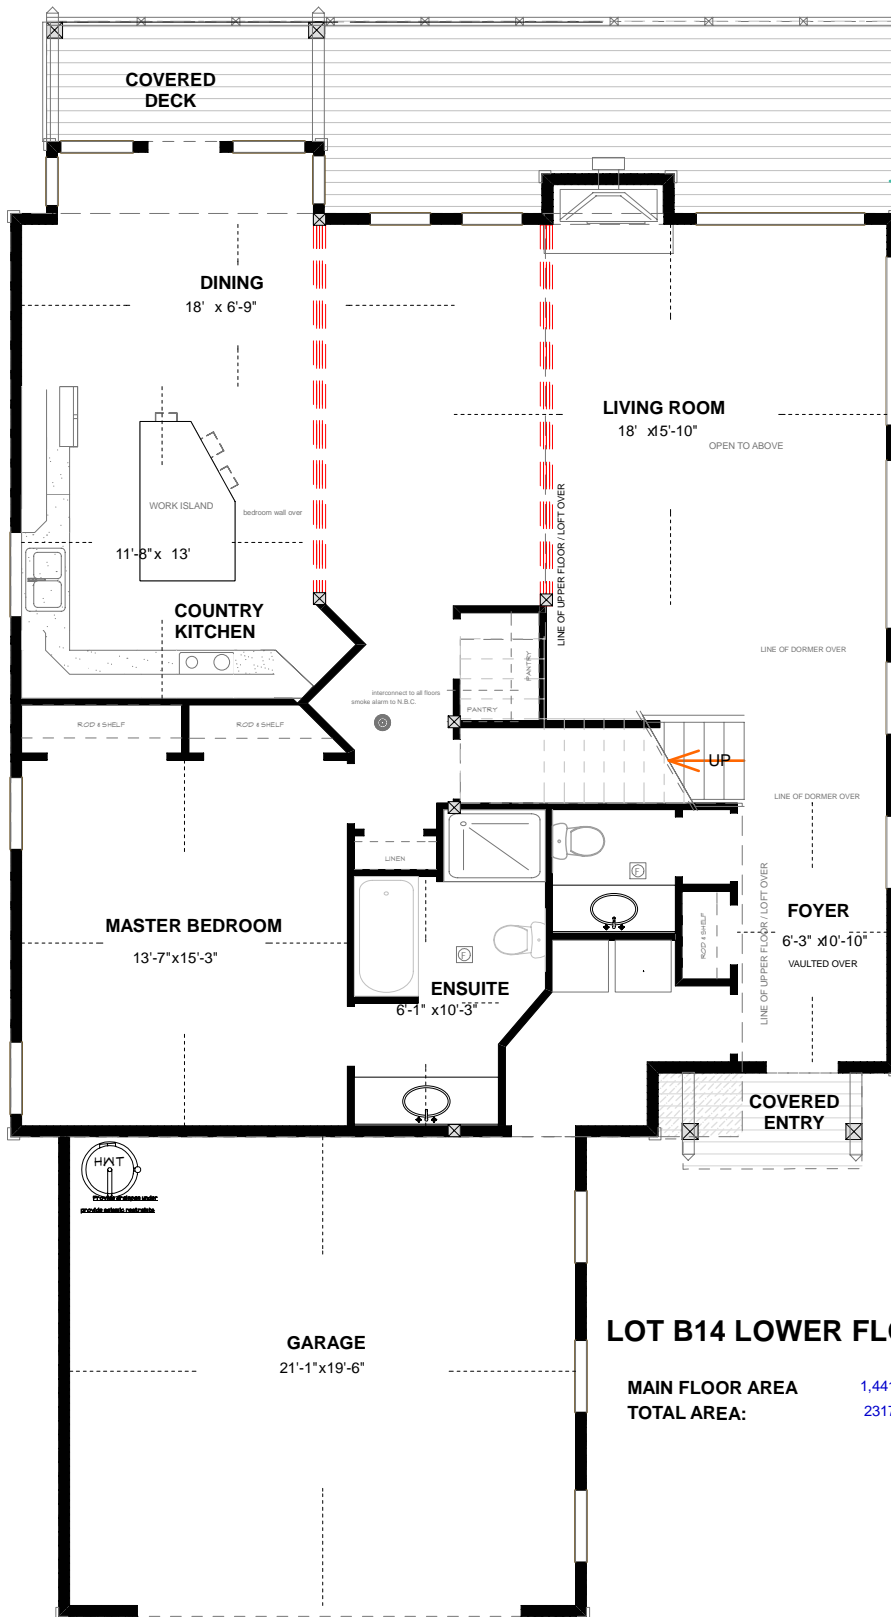

" The Terraces at Thetis Vale"
 Lot B14 Carly Lane

LOT B14 LOWER FLOOR

MAIN FLOOR AREA 1,441 sq ft
 TOTAL AREA: 2317 sq ft

" The Terraces at Thetis Vale"
 Lot B14 Carly Lane

LOT B14 UPPER FLOOR

UPPER FLOOR AREA 875 sq ft
 TOTAL AREA: 2317 sq ft