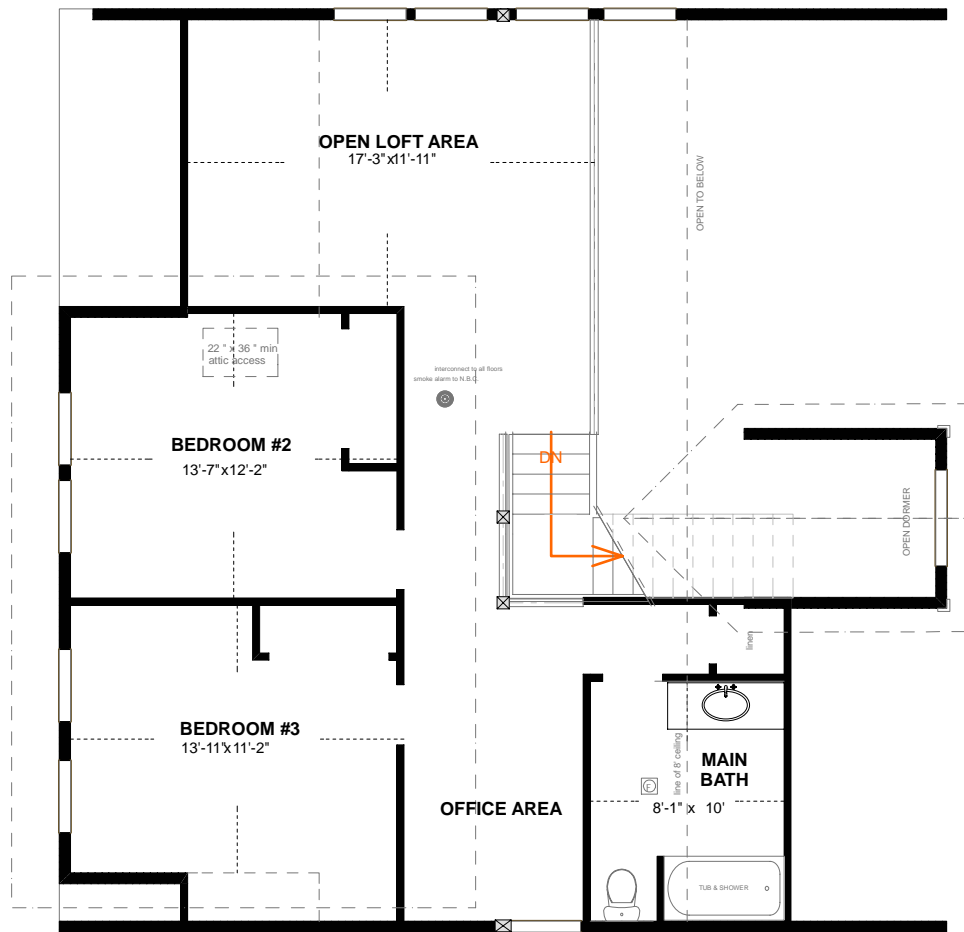

" The Terraces at Thetis Vale"
 Lot B14 Carly Lane

LOT B14 UPPER FLOOR

UPPER FLOOR AREA 875 sq ft
 TOTAL AREA: 2317 sq ft