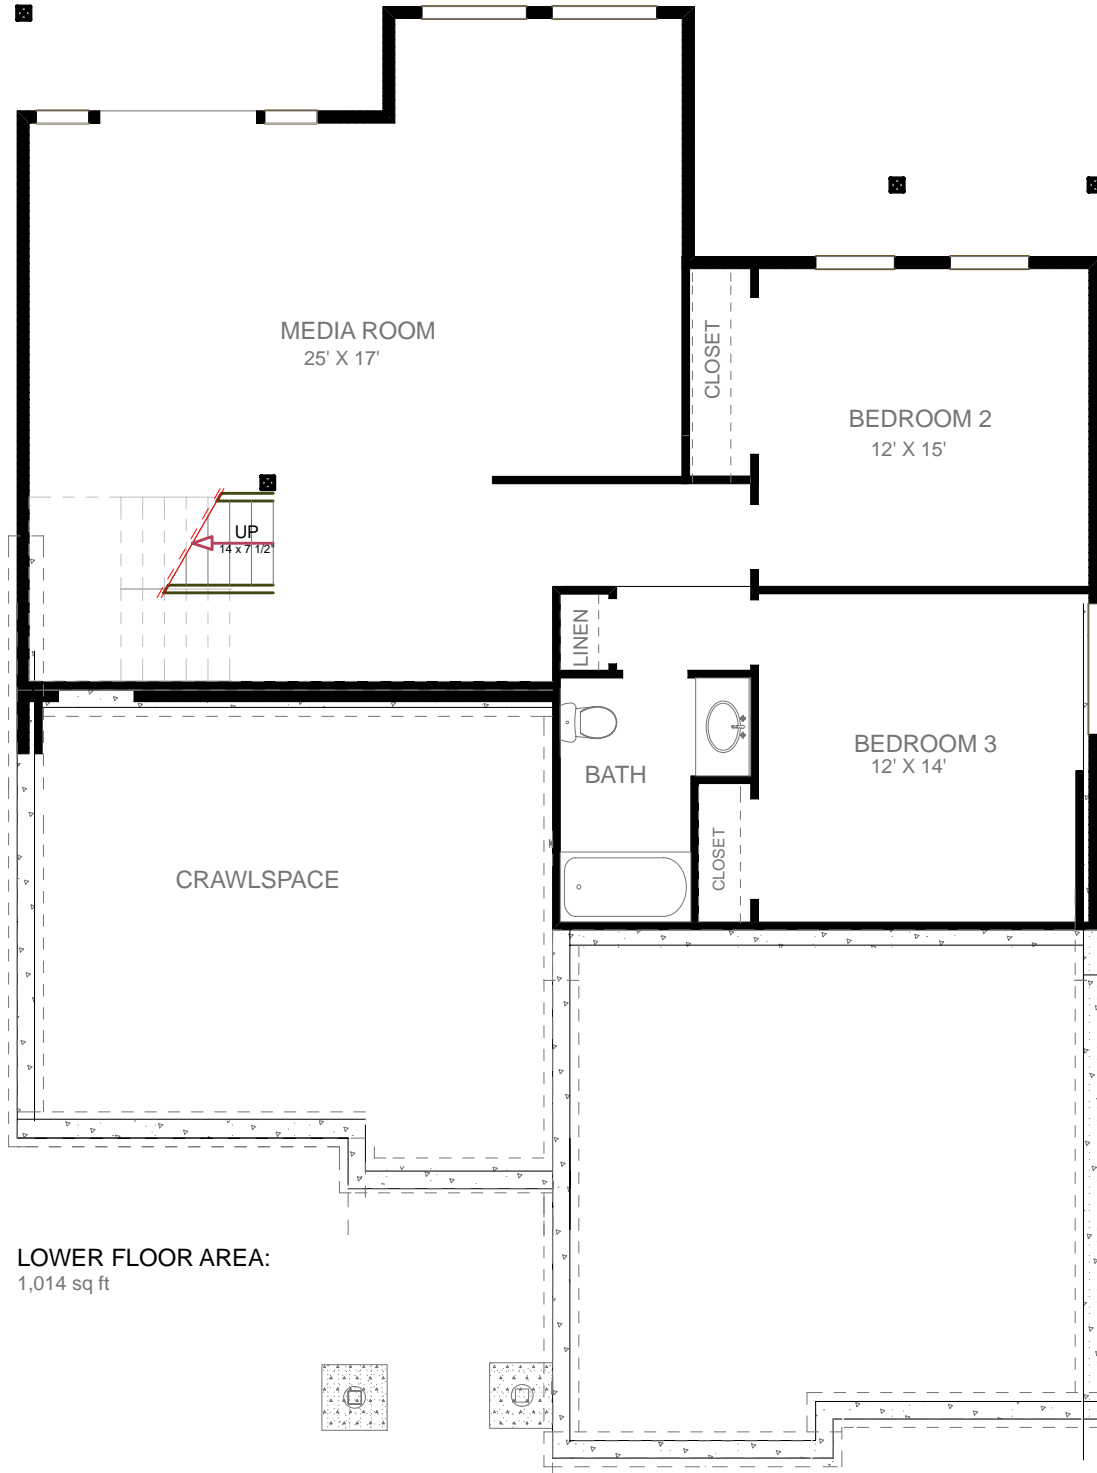

B2 CARLY LANE
TOTAL AREA: 2460 sq ft

LOWER FLOOR AREA:
1,014 sq ft