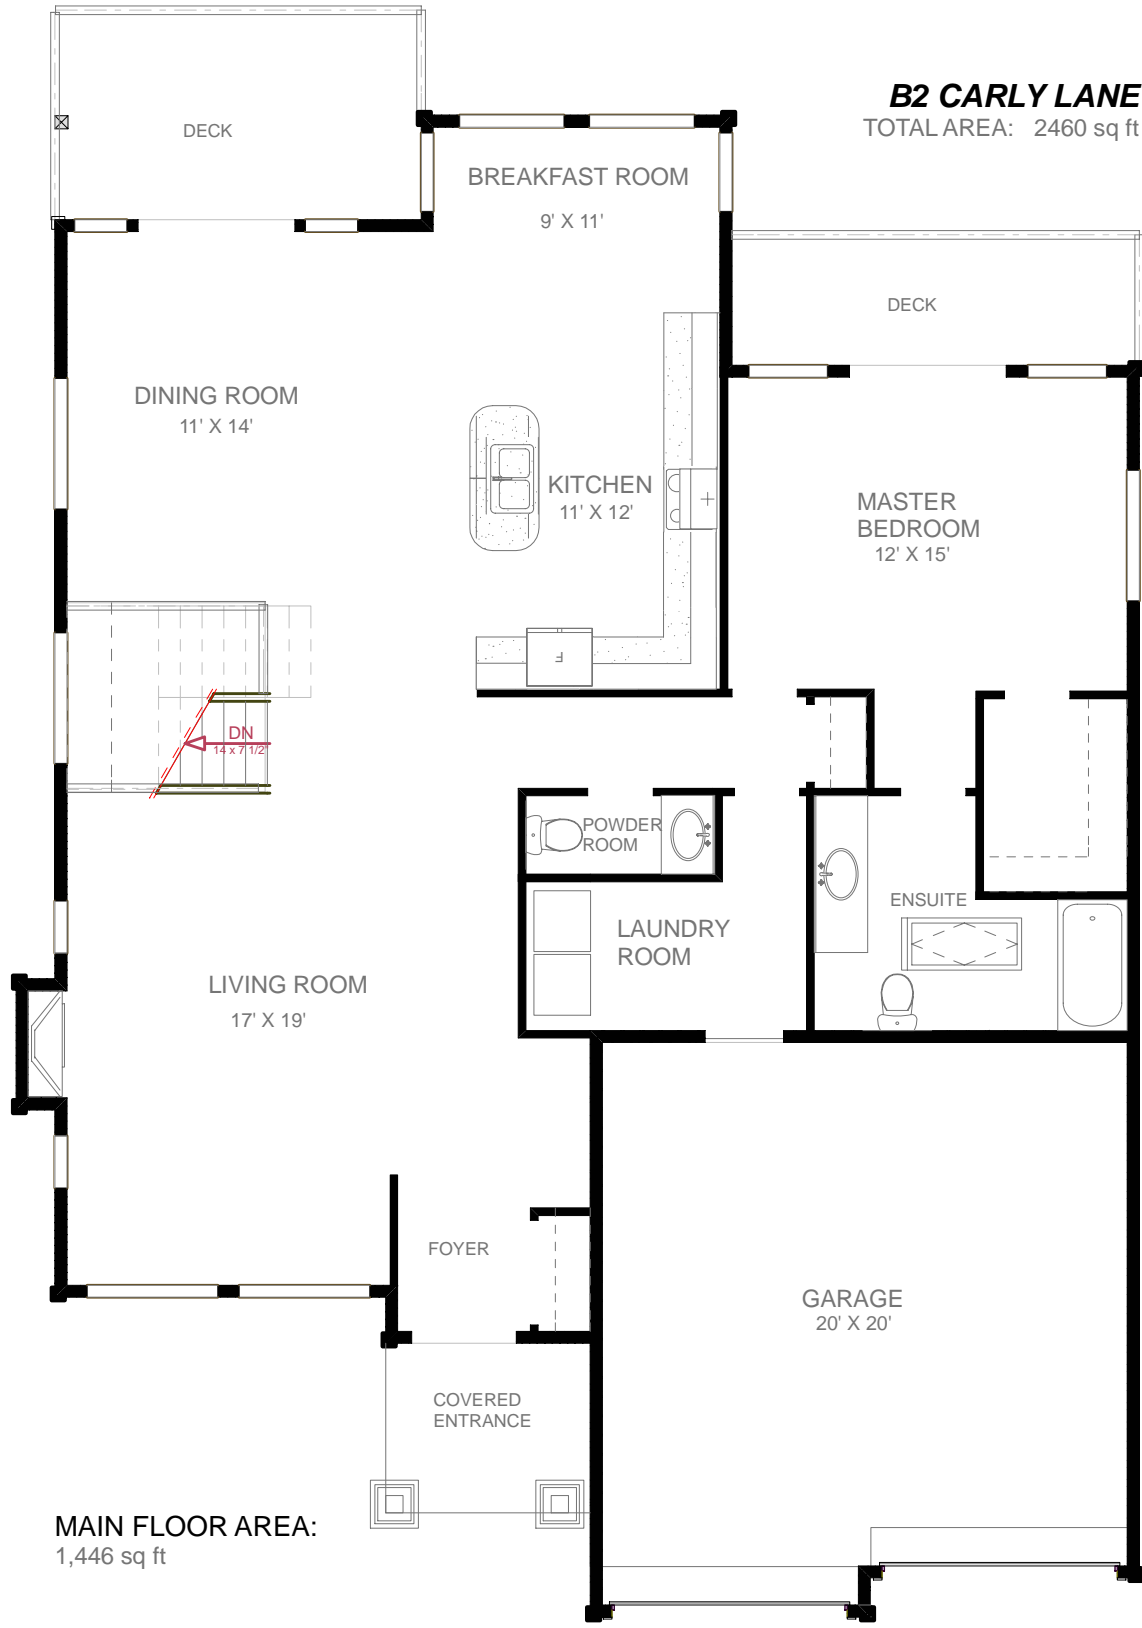

**B2 CARLY LANE**  
TOTAL AREA: 2460 sq ft

MAIN FLOOR AREA:  
1,446 sq ft